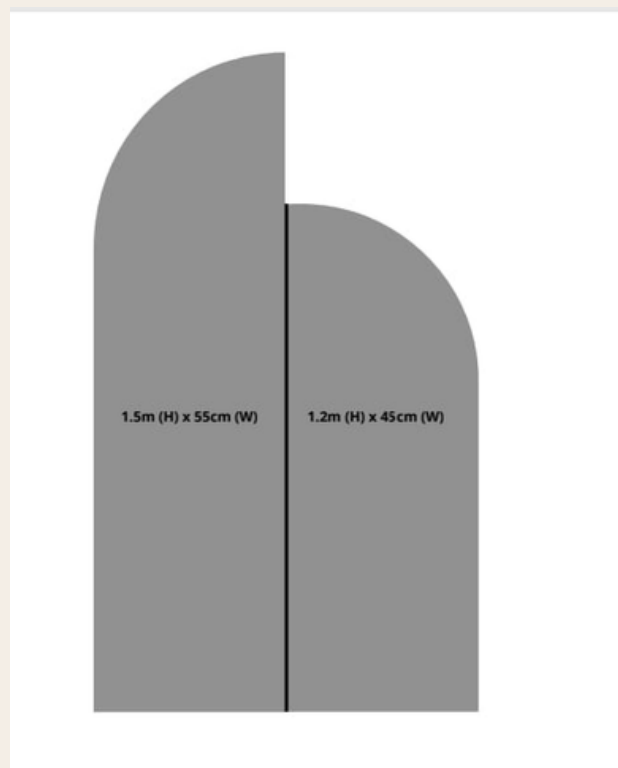

Panel Backdrop

PREMIUM TIER

(PB8) Panel Backdrop

Dimensions: 24ft wide / 8ft high

Price:

\$1,500.00(empty) + \$2,050.00(Faux Florals) + \$150.00 (Faux Hedge)
+ \$120 (props) + \$280 (Lasercut Name & Date)

Panel Backdrop

PREMIUM TIER

(PB9) Panel Backdrop

Dimensions: 8ft wide + 6ft high | 4ft wide + 6ft high

Price: \$750.00 (8ft wide empty) | \$450 (4ft wide empty)

+ \$450.00 per side (Faux Florals) + \$150.00 (Faux Hedge)

+ \$120 (props) + \$250 (Lasercut Name & Date)

Panel Backdrops

GOLD TIER

(BP) Bifold Panel

Dimensions:

Smallest 1.5m by 55cm + 1.2m by 45cm

Medium 1.5m by 50cm + 1.8m by 45cm + 1.5m by 50cm

Largest 1.8m by 55cm + 2.2m by 60cm + 2.0m by 55cm