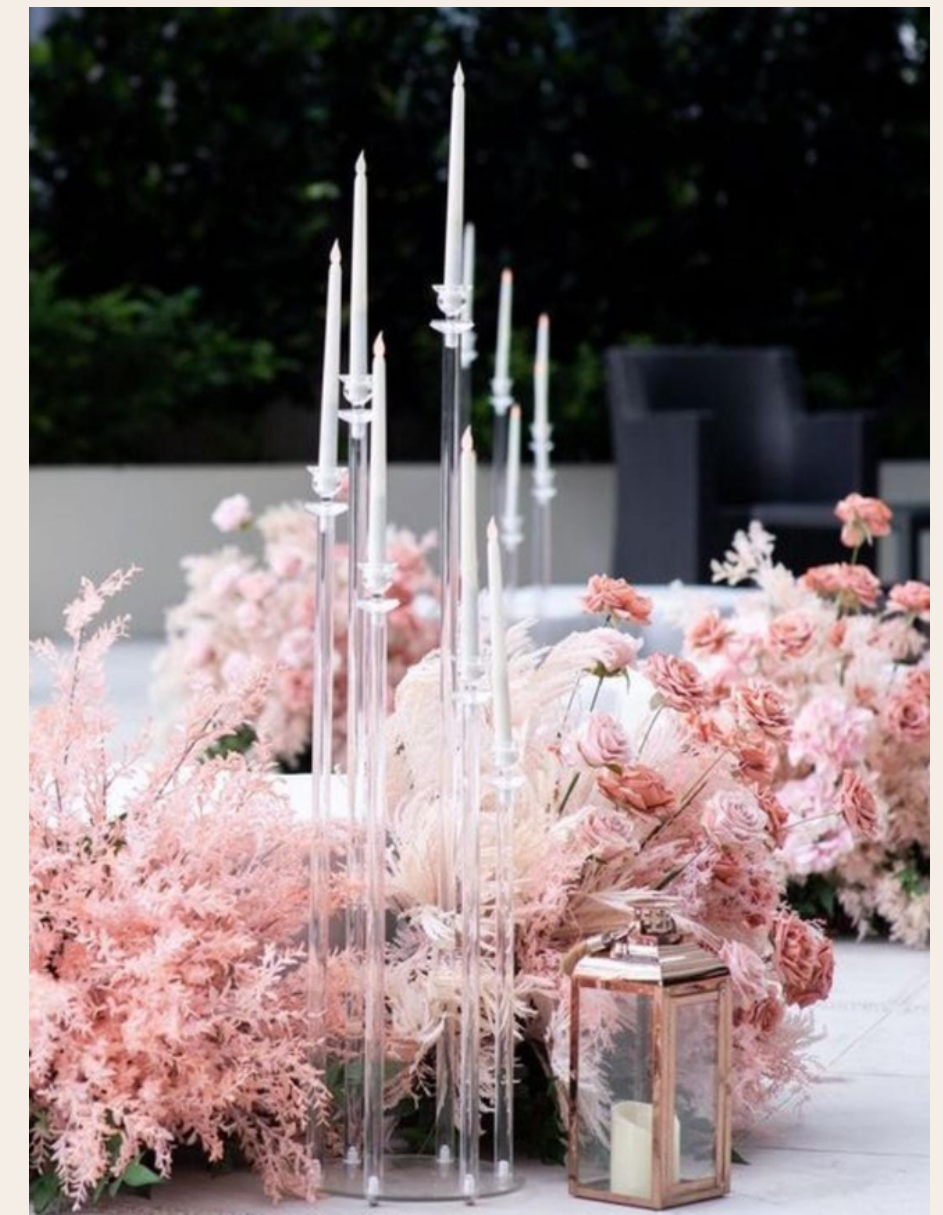

0.6cm to 1.2m (in pairs)

Price:

\$50.00 each +

\$120.00 (Faux Aisle Floral)

(SHS) Gold Shepherd Hook Stands

Dimensions:

1.6m high

Price:

\$50.00 each +

\$45.00 (Faux Florals in Large Glass Jar)

Aisle Stands

**(ALS) Clear Acrylic Legged
Stands**

Dimensions:

1.0m high | 80cm high

Price:

\$38.00 each (1.0m high) +

\$28.00 (0.8m high)

\$120.00 (Faux Aisle Floral)

(ACLB) 6-head Acrylic Candelabra

Dimensions:

120cm highest | 60cm lowest

Price: \$80.00 each (with Skinny

Candles) + \$120.00 (Faux Aisle Floral)

Aisle Stands

(WB) Aisle Wine Barrels

Dimensions:

90cm high | 45cm

Price:

\$50.00 each (Large) +

\$40 each (Small) +

\$120.00 (Faux Aisle Floral)

(WS) Pinewood Wooden Stumps