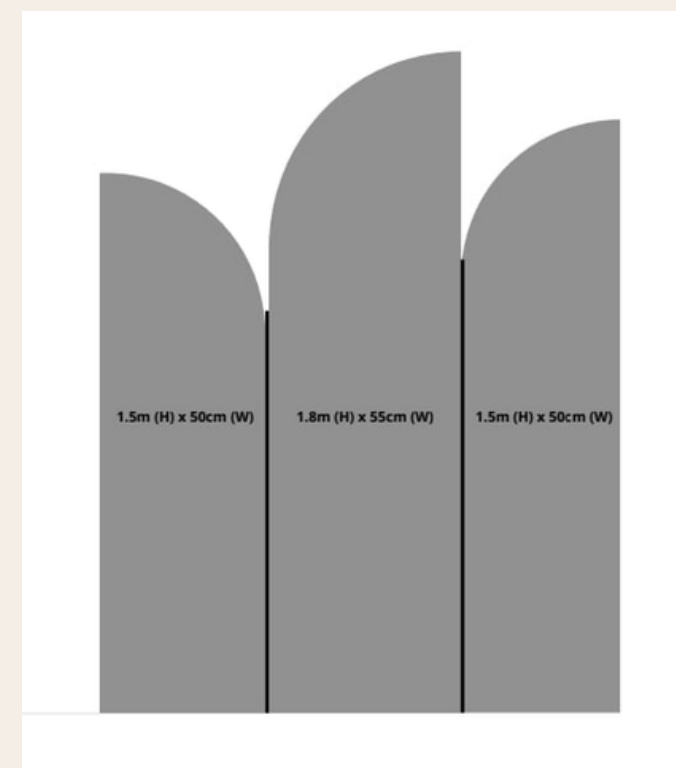

Panel Backdrop

PREMIUM TIER

(PB8) Panel Backdrop

Dimensions: 24ft wide / 8ft high

Price:

\$1,500.00(empty) + \$2,050.00(Faux Florals) + \$150.00 (Faux Hedge)
+ \$120 (props) + \$280 (Lasercut Name & Date)

Panel Backdrop

PREMIUM TIER

(PB9) Panel Backdrop

Dimensions: 8ft wide + 6ft high | 4ft wide + 6ft high

Price: \$750.00 (8ft wide empty) | \$450 (4ft wide empty)

+ \$450.00 per side (Faux Florals) + \$150.00 (Faux Hedge)

+ \$120 (props) + \$250 (Lasercut Name & Date)

Panel Backdrops

GOLD TIER

(BP) Bifold Panel

Dimensions:

Smallest 1.5m by 55cm + 1.2m by 45cm

Medium 1.5m by 50cm + 1.8m by 45cm + 1.5m by 50cm

Largest 1.8m by 55cm + 2.2m by 60cm + 2.0m by 55cm